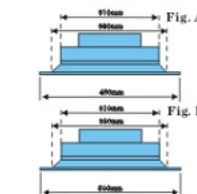

■ May add Nylon (foam) filter.

W117(A/B)

Square Type (For T-bar ceiling) Return Air / Diffuser Series

Material	ABS
Base dimension	▲ 603mm×603mm B 595mm×595mm
Install dimension	▲ 583mm×583mm B 575mm×575mm
Neck dimension	φ6",8",10",12",14"

■ May add adapter.
■ Core part/Nylon filter removable.

W118(A/B)

Square Type

Material	ABS
Base dimension	▲ 450mm×450mm B 500mm×500mm
Install dimension	▲ 380mm×380mm B 380mm×380mm
Neck dimension	φ6",8",10",12",14"