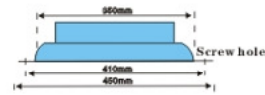

Photocatalyst Series

W113

Auto Revolution Square Circular Type

Material	ABS
Base dimension	450mm×450mm
Install dimension	350mm×350mm
Neck dimension	φ6",8",10",12"

W114

Square Circular Type

Material	ABS
Base dimension	450mm×450mm
Install dimension	350mm×350mm
Neck dimension	φ6",8",10",12"

■ May add adapter.
■ Core part/Nylon filter removable.

W118(A/B)

Square Type

Material	ABS
Base dimension	▲ 450mm×450mm B 500mm×500mm
Install dimension	▲ 380mm×380mm B 380mm×380mm
Neck dimension	φ6",8",10",12",14"