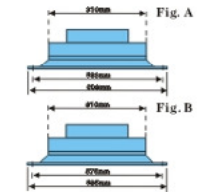

■ May add adapter.
■ Core part removable.

W116A

Nano-Technology Photocatalyst Square Type

Material	ABS
Base dimension	▲ 450mm×450mm
Install dimension	▲ 380mm×380mm
Neck dimension	φ6",8",10",12"

■ May add adapter.
■ Core part removable.

Photocatalyst Series / Return Air Grille

W119(A/B)

Nano-Technology Photocatalyst Return Air Grille (For T-bar ceiling)

Material	ABS
Base dimension	▲ 603mm×603mm B 595mm×595mm
Install dimension	▲ 580mm×580mm B 573mm×573mm

■ May add Nylon (foam) filter.

W117(A/B)

Square Type (For T-bar ceiling) Return Air / Diffuser Series

Material	ABS
Base dimension	▲ 603mm×603mm B 595mm×595mm
Install dimension	▲ 583mm×583mm B 575mm×575mm
Neck dimension	φ6",8",10",12",14"

■ May add adapter.
■ Core part/Nylon filter removable.

W118(A/B)

Square Type

Material	ABS
Base dimension	▲ 450mm×450mm B 500mm×500mm
Install dimension	▲ 380mm×380mm B 380mm×380mm
Neck dimension	φ6",8",10",12",14"