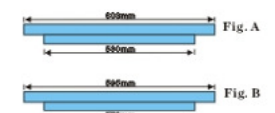

■ May add adapter.
■ Core part/Nylon filter removable.

W118(A/B)

Square Type

Material	ABS
Base dimension	▲ 450mm×450mm B 500mm×500mm
Install dimension	▲ 380mm×380mm B 380mm×380mm
Neck dimension	φ6",8",10",12",14"

■ May add adapter.
■ Core part/Nylon filter removable.

W201(A/B)

Return Air Grille (For T-bar ceiling) Return Air Grille Series

Material	ABS
Base dimension	▲ 603mm×603mm B 595mm×595mm
Install dimension	▲ 580mm×580mm B 573mm×573mm