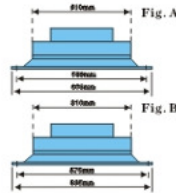

W115(A/B)

Nano-Technology Photocatalyst Square Type (For T-bar ceiling)

Material	ABS
Base dimension	▲ 603mm×603mm B 595mm×595mm
Install dimension	▲ 583mm×583mm B 575mm×575mm
Neck dimension	φ6",8",10",12",14"

■ May add adapter.
■ Core part removable.

W116A

Nano-Technology Photocatalyst Square Type

Material	ABS
Base dimension	▲ 450mm×450mm
Install dimension	▲ 380mm×380mm
Neck dimension	φ6",8",10",12"

■ May add adapter.
■ Core part removable.

■ May add adapter.
■ Core part/Nylon filter removable.

W118(A/B)

Square Type

Material	ABS
Base dimension	▲ 450mm×450mm B 500mm×500mm
Install dimension	▲ 380mm×380mm B 380mm×380mm
Neck dimension	φ6",8",10",12",14"