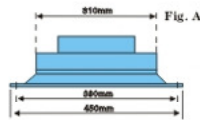

W115(A/B)

Nano-Technology Photocatalyst Square Type (For T-bar ceiling)

Material	ABS
Base dimension	▲ 603mm×603mm B 595mm×595mm
Install dimension	▲ 583mm×583mm B 575mm×575mm
Neck dimension	φ6",8",10",12",14"

■ May add adapter.
■ Core part removable.

W116A

Nano-Technology Photocatalyst Square Type

Material	ABS
Base dimension	▲ 450mm×450mm
Install dimension	▲ 380mm×380mm
Neck dimension	φ6",8",10",12"

■ May add adapter.
■ Core part removable.

■ May add adapter.
■ Core part/Nylon filter removable.

W118(A/B)

Square Type

Material	ABS
Base dimension	▲ 450mm×450mm B 500mm×500mm
Install dimension	▲ 380mm×380mm B 380mm×380mm
Neck dimension	φ6",8",10",12",14"