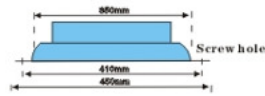

Photocatalyst Series

W113

Auto Revolution Square Circular Type

Material	ABS
Base dimension	450mm×450mm
Install dimension	350mm×350mm
Neck dimension	φ6",8",10",12"

W114

Square Circular Type

Material	ABS
Base dimension	450mm×450mm
Install dimension	350mm×350mm
Neck dimension	φ6",8",10",12"

■ May add adapter.
■ Core part/Nylon filter removable.

W118(A/B)

Square Type

Material	ABS
Base dimension	▲ 450mm×450mm B 500mm×500mm
Install dimension	▲ 380mm×380mm B 380mm×380mm
Neck dimension	φ6",8",10",12",14"