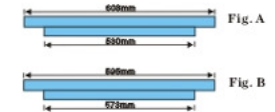

■ May add Nylon (foam) filter.